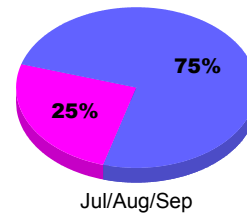

**Membership Results
2011-2012**

**Membership
2010-2011**

Month	Net Memb Goal	Actual New Memb	Actual Dropped Memb	Gain/Loss of Memb	Gain/Loss of Memb
Jul/Aug/Sep		230	-68	162	223
Totals		230	-68	162	223

Membership Results 2011-2012

Goal, New, Dropped, Gain/Loss

Comparison of Membership Gain/Loss

Current Year Compared to the Previous Year

Gender Comparison 2011-2012

Male Female