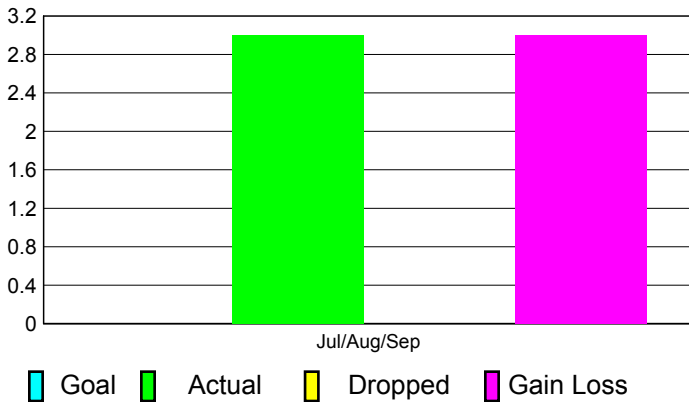

2011-2012 GMT Reports for District (or Undistricted) **District 324C5**

GMT: **M NAGARAJAN**

Location: **INDIA**

GMT CA: **6**

CLUBS

**Club Results
2011-2012**

**Clubs
2010-2011**

Month	New Club Goal	Actual New Clubs	Actual Dropped Clubs	Gain/Loss of Clubs	Gain/Loss of Clubs
Jul/Aug/Sep		3	0	3	4
Totals		3	0	3	4

Club Results 2011-2012

Goal, New, Dropped, Gain/Loss

Comparison of Club Gain/Loss

Current Year Compared to the Previous Year

YTD Status Quo Clubs 2011-2012

Status Quo Clubs Compared to Status Quo Members

MEMBERSHIP