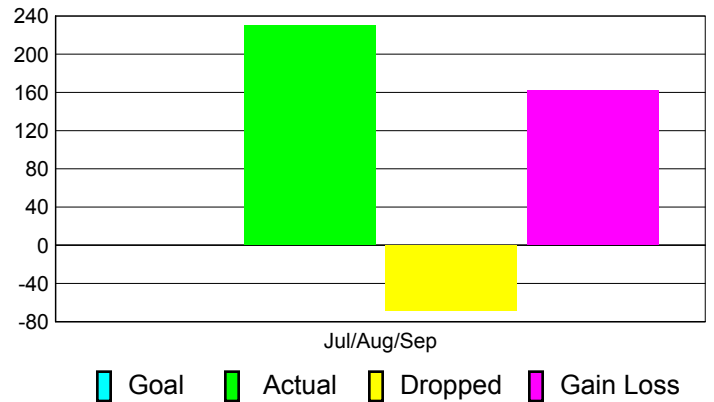

Membership Results 2011-2012

Goal, New, Dropped, Gain/Loss