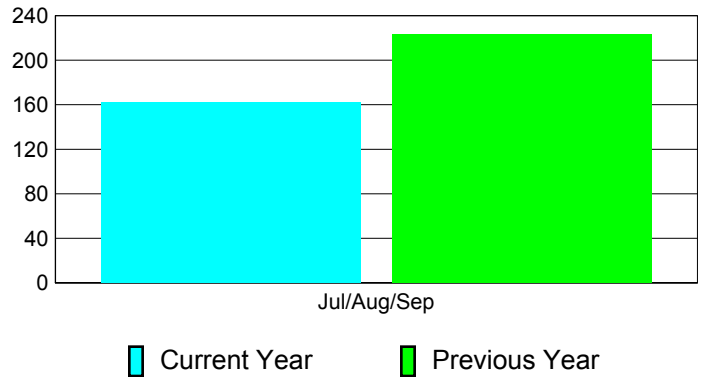

**Membership Results
2011-2012**

**Membership
2010-2011**

Month	Net Memb Goal	Actual New Memb	Actual Dropped Memb	Gain/Loss of Memb	Gain/Loss of Memb
Jul/Aug/Sep		230	-68	162	223
Totals		230	-68	162	223

Membership Results 2011-2012

Goal, New, Dropped, Gain/Loss

Comparison of Membership Gain/Loss

Current Year Compared to the Previous Year

Gender Comparison 2011-2012

Male Female